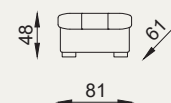

TECHNICAL INFO

Malizia è uno dei modelli più prestigiosi della collezione. Realizzabile in versione fissa o componibile con un pratico poggiatesta regolabile manualmente e dei cuscini poggiatesta in piuma d'oca forniti di serie. La struttura è realizzata con legno massello di abete abbinato a pannello di particelle di legno grezzo biodegradabile. Il molleggio della seduta è costituito da cinghie elastiche. L'imbottitura dello schienale è realizzata in poliuretano espanso di densità 30 mentre quello della seduta di densità 35 soft. La versione pelle o tessuto non sfoderabile del rivestimento hanno delle particolari trapuntature che rendono il modello Malizia raffinato. Piedi di serie in finitura cromata lucida.

Malizia is one of the most luxurious models of the collection. Available in either fixed or modular version with a practical manually-adjustable headrest and goose down lumbar cushions as standard. The structure is made in solid pine wood together with panels of biodegradable raw wood particle board. The seat suspension is with elastic webbing belts. Backrest padding in 30 density polyurethane foam with soft 35 density seat. The leather and fabric versions of the Malizia model, with non-removable covers, have quilted details for added refinement. Polished chrome feet as standard.

MALIZIA

FINITURE

CROMO
LUCIDO